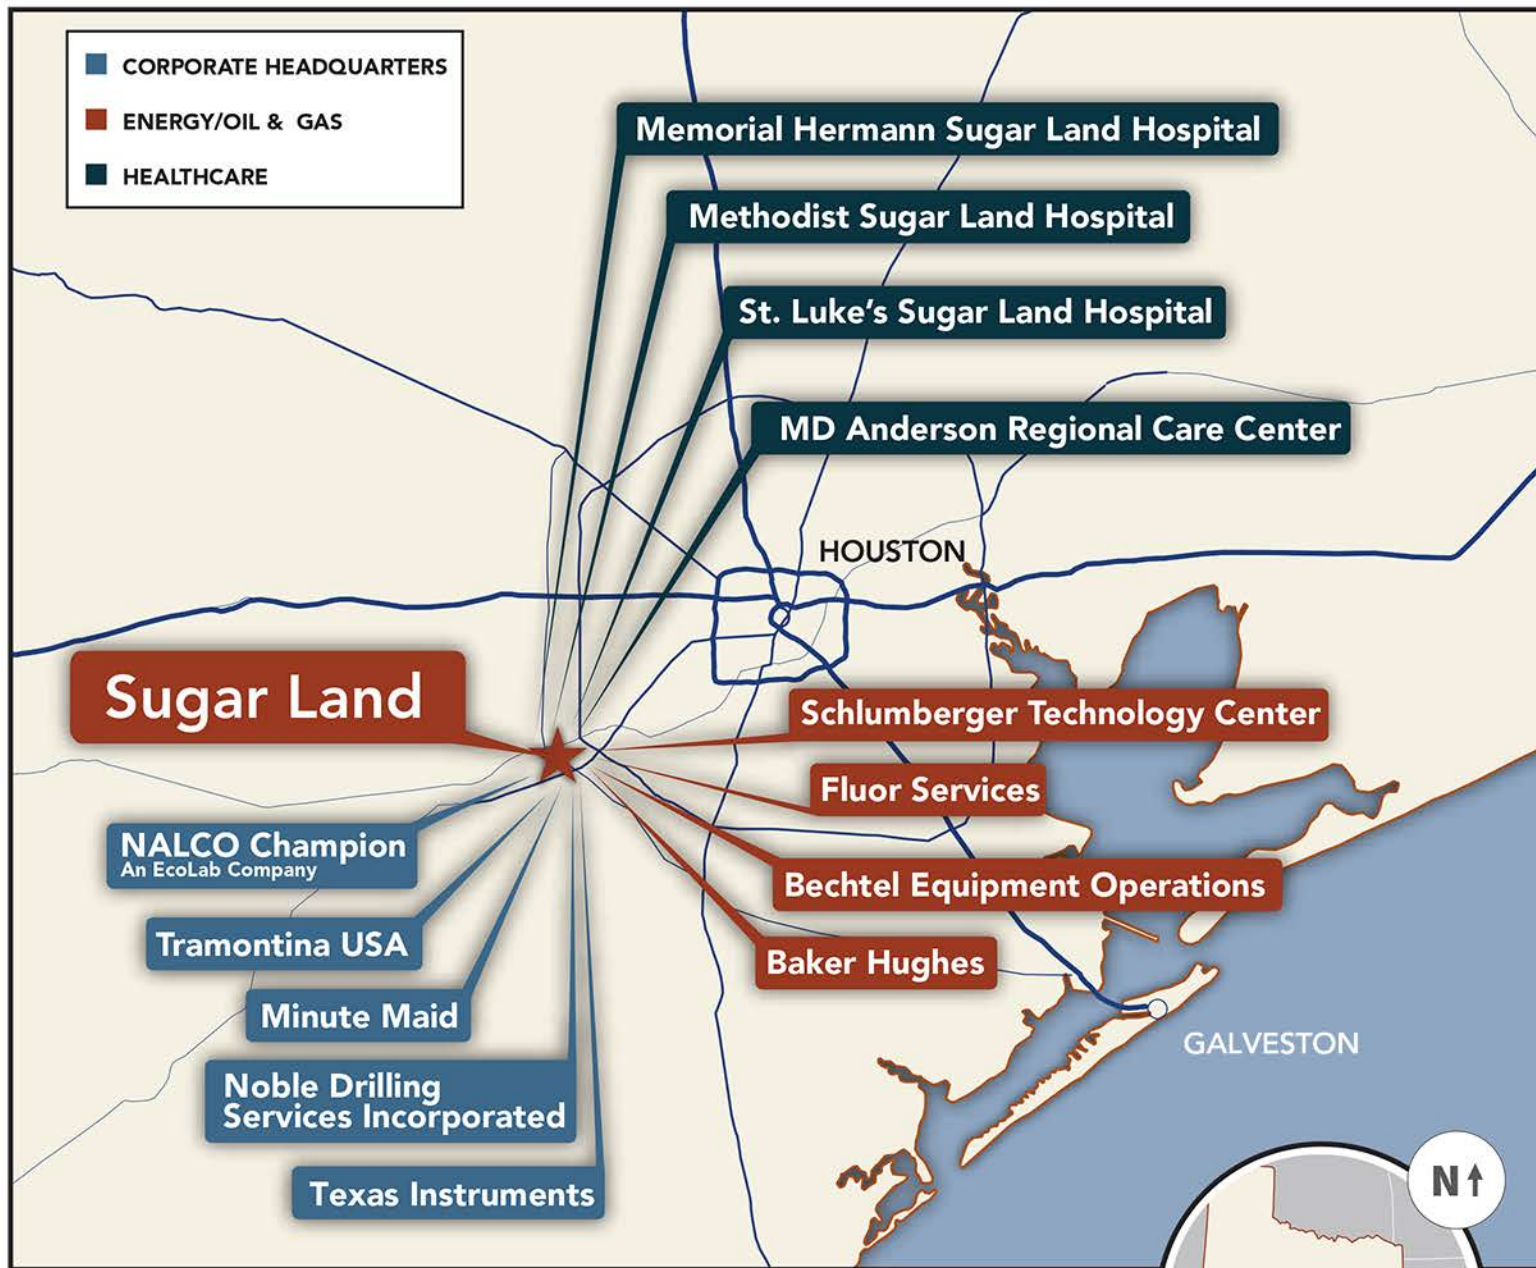

SUGAR LAND, TEXAS

2700 Town Center Blvd. North | Sugar Land, TX 77479
p. 281.275.2229 | f. 281.275.2217
ecodev@sugarlandtx.gov | sugarlandecodev.com

MAJOR INDUSTRIES

CITY OF SUGAR LAND
ECONOMIC DEVELOPMENT